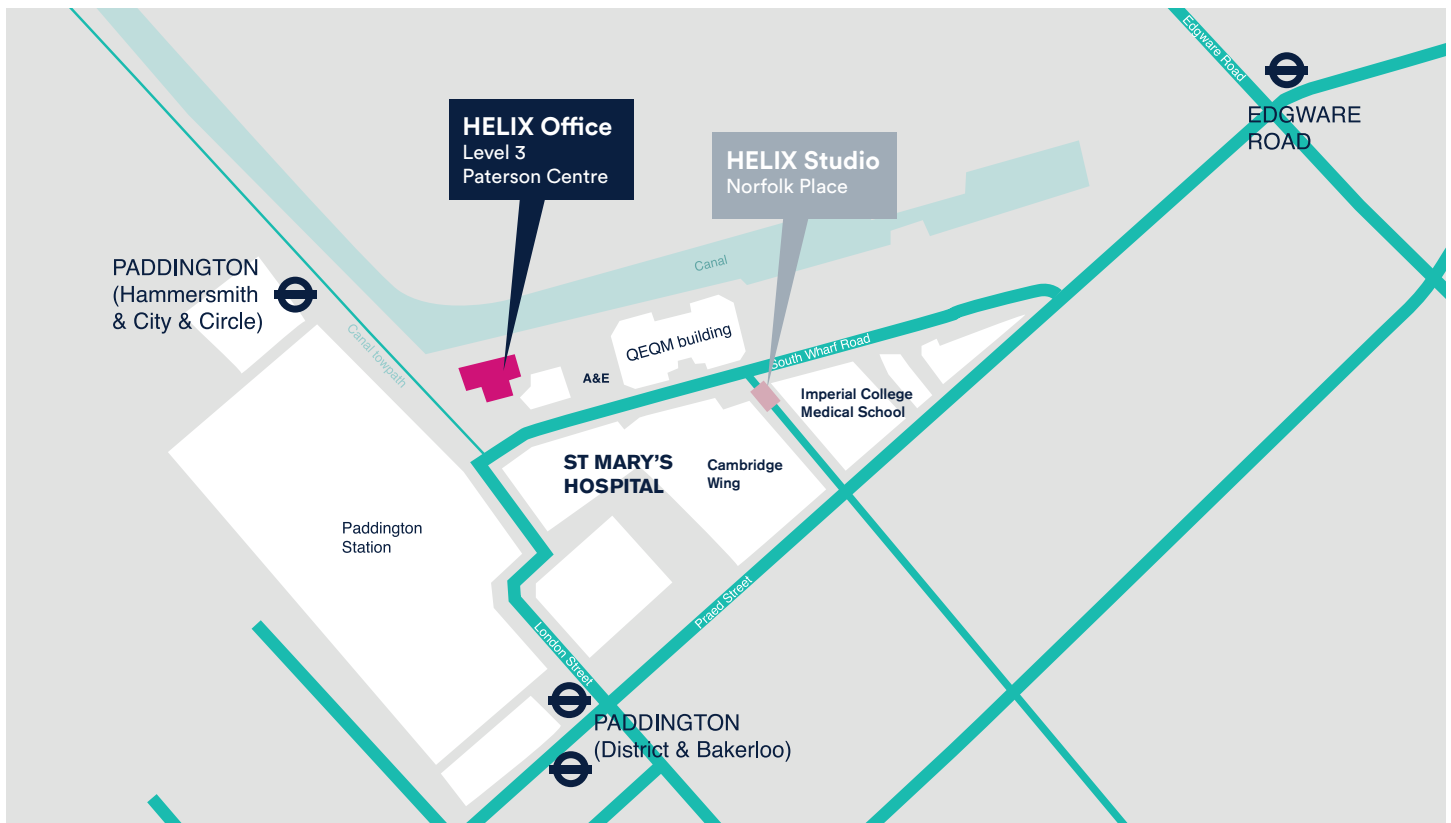

# Directions to the Helix Office

The HELIX Office is located at:  
Level 3

Paterson Centre  
St Mary's Hospital,  
Praed Street,  
Paddington,  
London. W2 1NY

**Find us with your phone:**

**Google Maps**

<https://goo.gl/maps/MkjPW1hhtoy>

**What3words**

<http://w3w.co/each.older.locals>