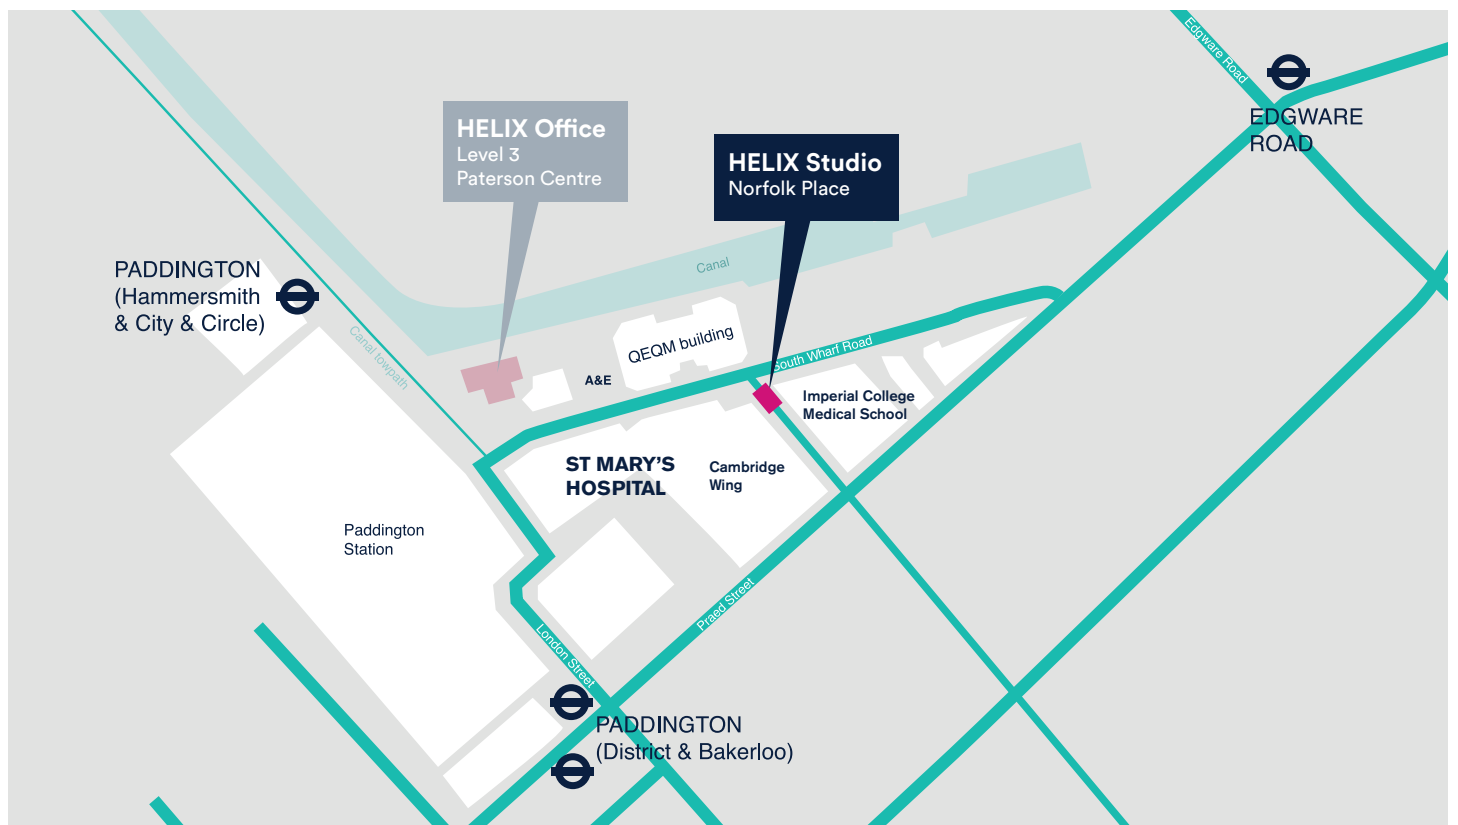

# Directions to the Helix Studio

The HELIX Studio is located within St Mary's Hospital, Paddington, London. W2 1NY

You will find it in Norfolk Place, between South Wharf Road and Praed Street. It is just opposite the entrance to the 10 story QEQM building.

**Find us with your phone:**

**Google Maps**

<https://goo.gl/maps/HYZFx6jhkiD2>

**What3words**

<http://w3w.co/shelf.falls.like>