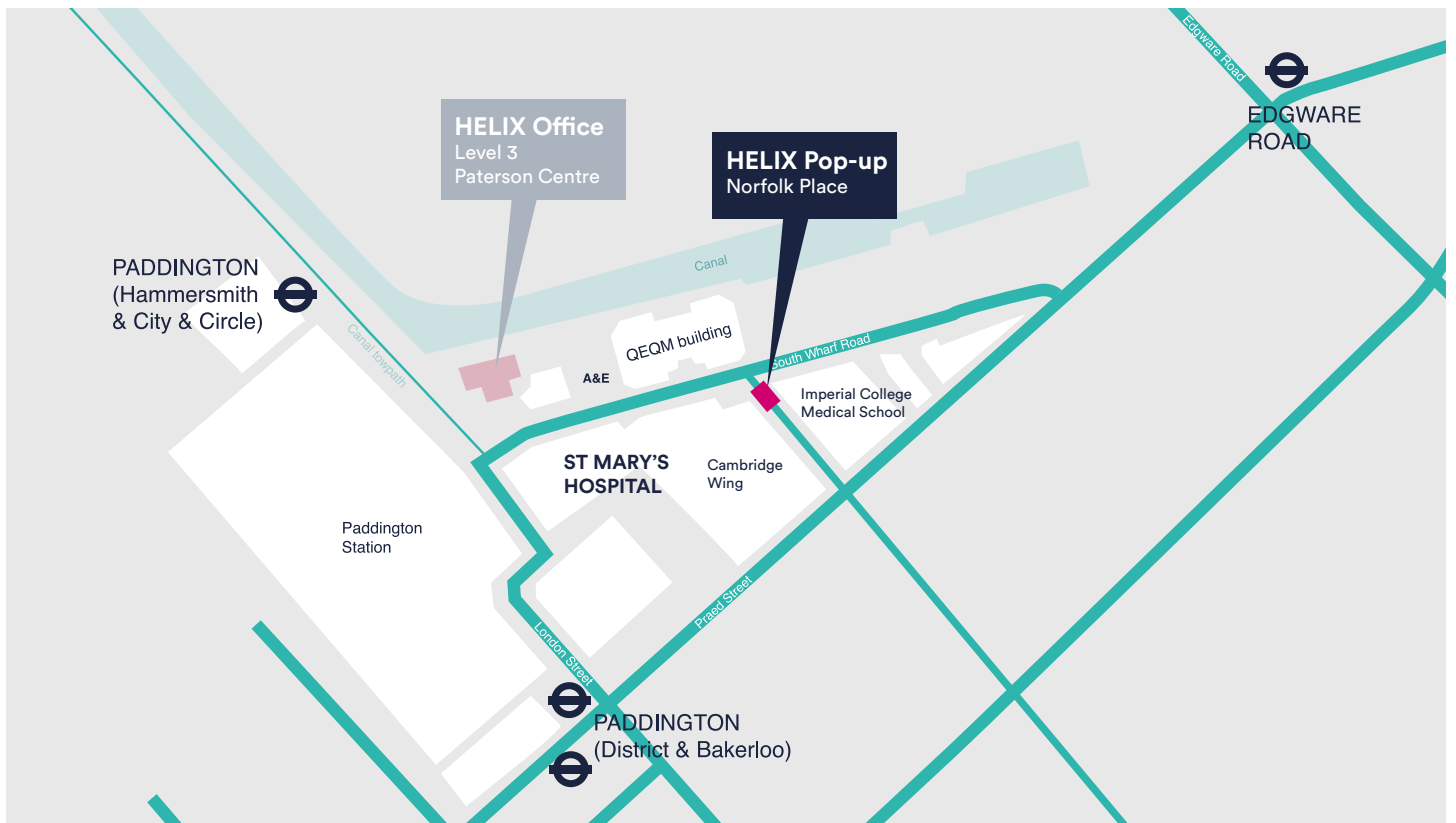

Directions to the Helix **Pop-up**

The HELIX Pop-up is located within
St Mary's Hospital, Paddington,
London. W2 1NY

You will find it in Norfolk Place,
between South Wharf Road and Praed
Street. It is just opposite the entrance
to the 10 story QEQM building.

Find us with your phone:

Google Maps

<https://goo.gl/maps/HYZFx6jhkiD2>

What3words

<http://w3w.co/shelf.falls.like>